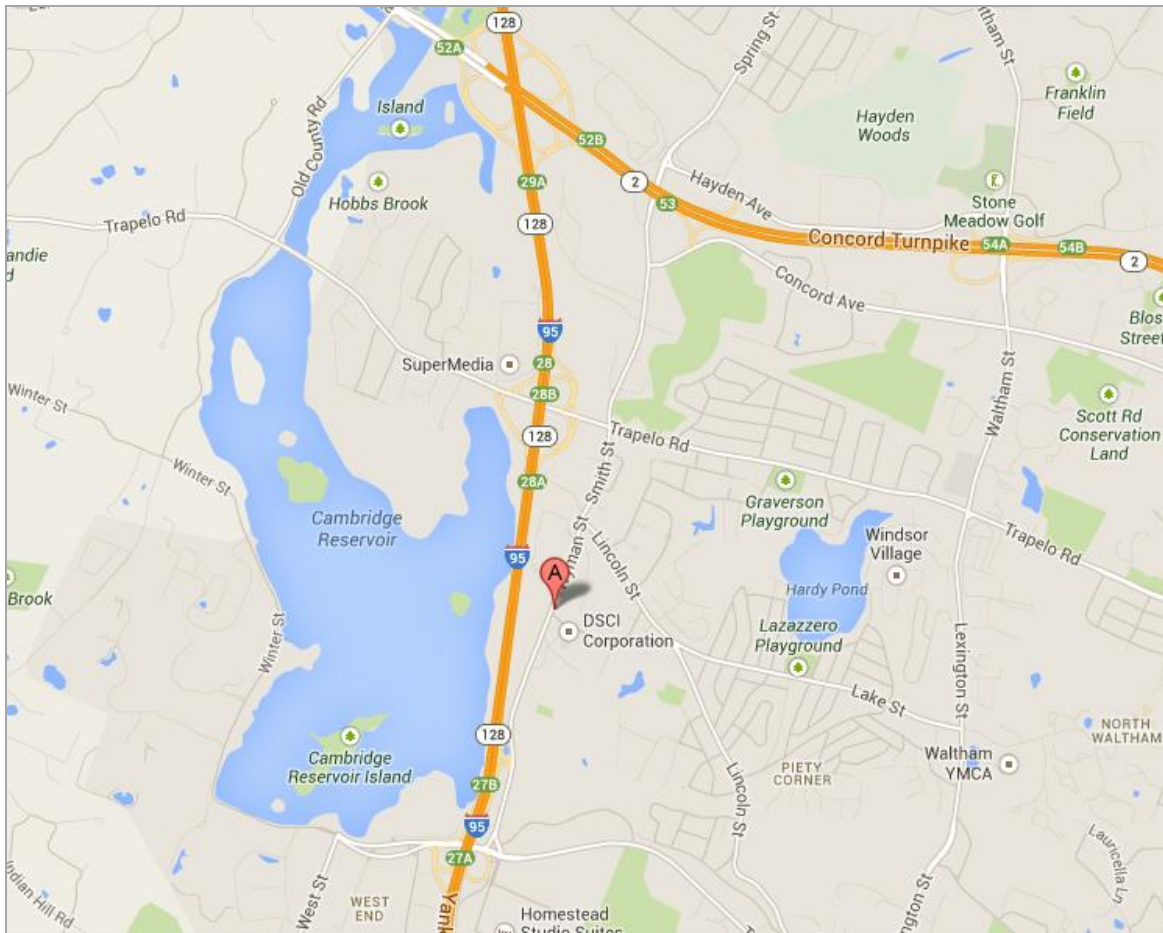

Cambridge Sound Management is located at [404 Wyman St Suite 200 Waltham, MA 02451](https://www.cambridgesoundmanagement.com/locations/waltham).

Please enter through the South Parking garage.

Once you pass security, come up the stairs, make a sharp left and we are located in the right front corner of the building.

Directions from the North:

On route 95/128 South, take exit 28 for Trapelo Road towards Belmont. Turn left onto Trapelo Road. Turn right onto Smith St. Continue through the light onto Wyman St. The South parking garage is located about a half a mile down on the right hand side.

Directions from the South:

On route 95/128 North, take exit 27A-B for Third Avenue toward Totten Pond Road/Waltham. Take exit 27B on the left for Winter St. Follow signs for Wyman St. Turn left onto Wyman st. The South parking garage is located about a half a mile down on the left hand side.