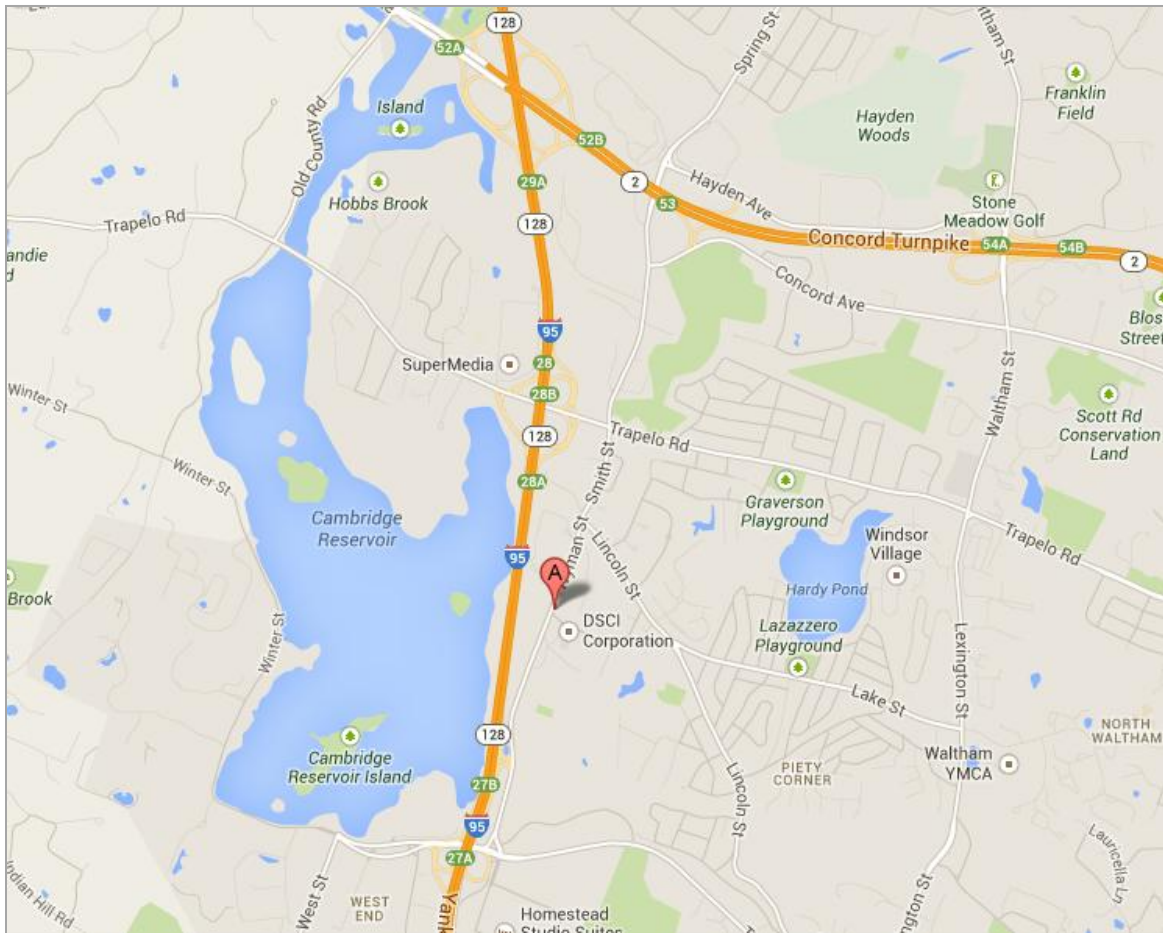

Cambridge Sound Management is located at [404 Wyman St Suite 200 Waltham, MA 02451](https://www.cambridgesoundmanagement.com/locations/waltham).

Please enter through the South Parking garage.

Once you pass security, come up the stairs, make a sharp left and we are located in the right front corner of the building.

#### **Directions from the North:**

On route 95/128 South, take exit 28 for Trapelo Road towards Belmont. Turn left onto Trapelo Road. Turn right onto Smith St. Continue through the light onto Wyman St. The South parking garage is located about a half a mile down on the right hand side.

#### **Directions from the South:**

On route 95/128 North, take exit 27A-B for Third Avenue toward Totten Pond Road/Waltham. Take exit 27B on the left for Winter St. Follow signs for Wyman St. Turn left onto Wyman st. The South parking garage is located about a half a mile down on the left hand side.