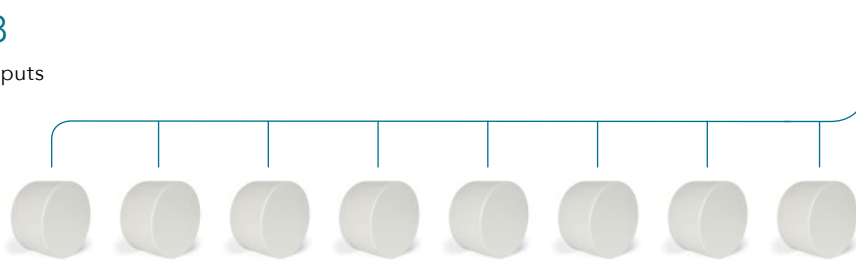

70 VOLT SYSTEM OPTIONS

Option 1

DS3002

2 inputs and outputs

DS3008

8 inputs and outputs

DS1626

Or purchase your own amplifier

DSRMP Series

For volume control

LOUDSPEAKERS