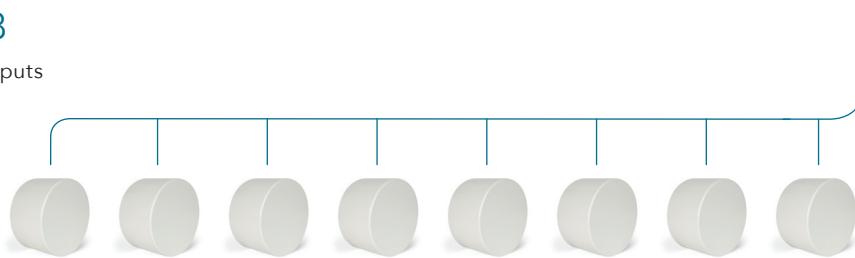

8 inputs and outputs

AMPLIFIER

DSL22

Or purchase your own amplifier

ATTENUATOR PANEL

DSRMP Series

For volume control

LOUDSPEAKERS